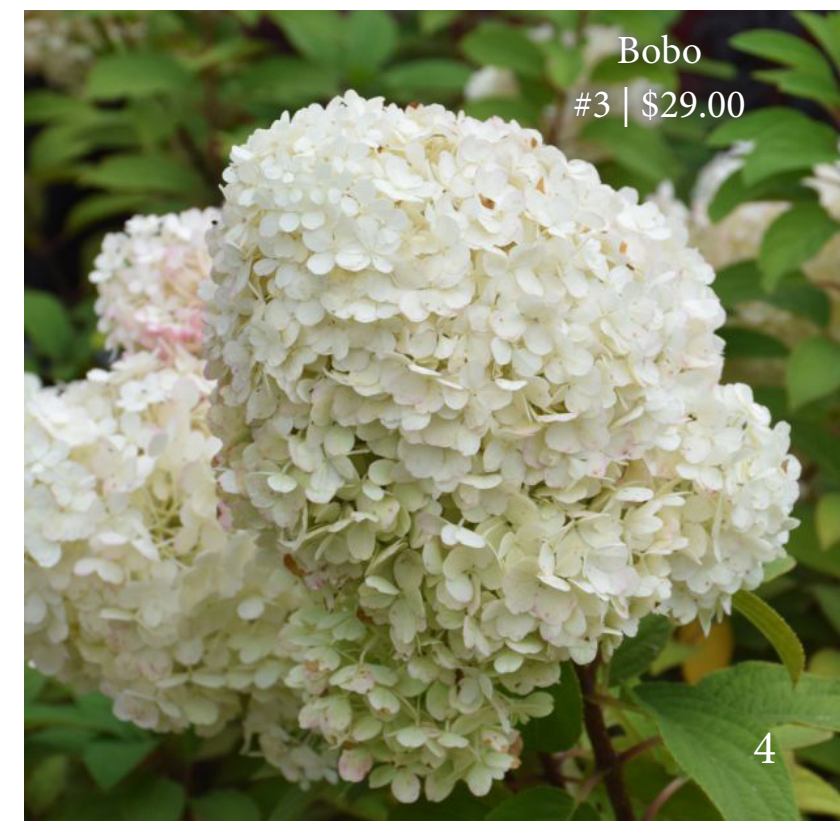

Table of Contents

3	Boxwood	5	Nandina
4	Hydrangea	6	Arborvitae

Boxwood

Green Velvet
#3 | \$20.75
#5 | \$42.00

Wintergreen
#3 | \$20.75

Green Mountain
#7 | \$55.50

Little Quickfire
#3 | \$29.00

Little Lime
#3 | \$29.00

Little Missy
#3 | \$23.75

Strawberry Sundae
#3 | \$22.50

Bobo
#3 | \$29.00

Nandina

Firepower
#3 | \$22.75

Lemon Lime
#3 | \$28.50

Obsession
#3 | \$28.50

Arborvitae